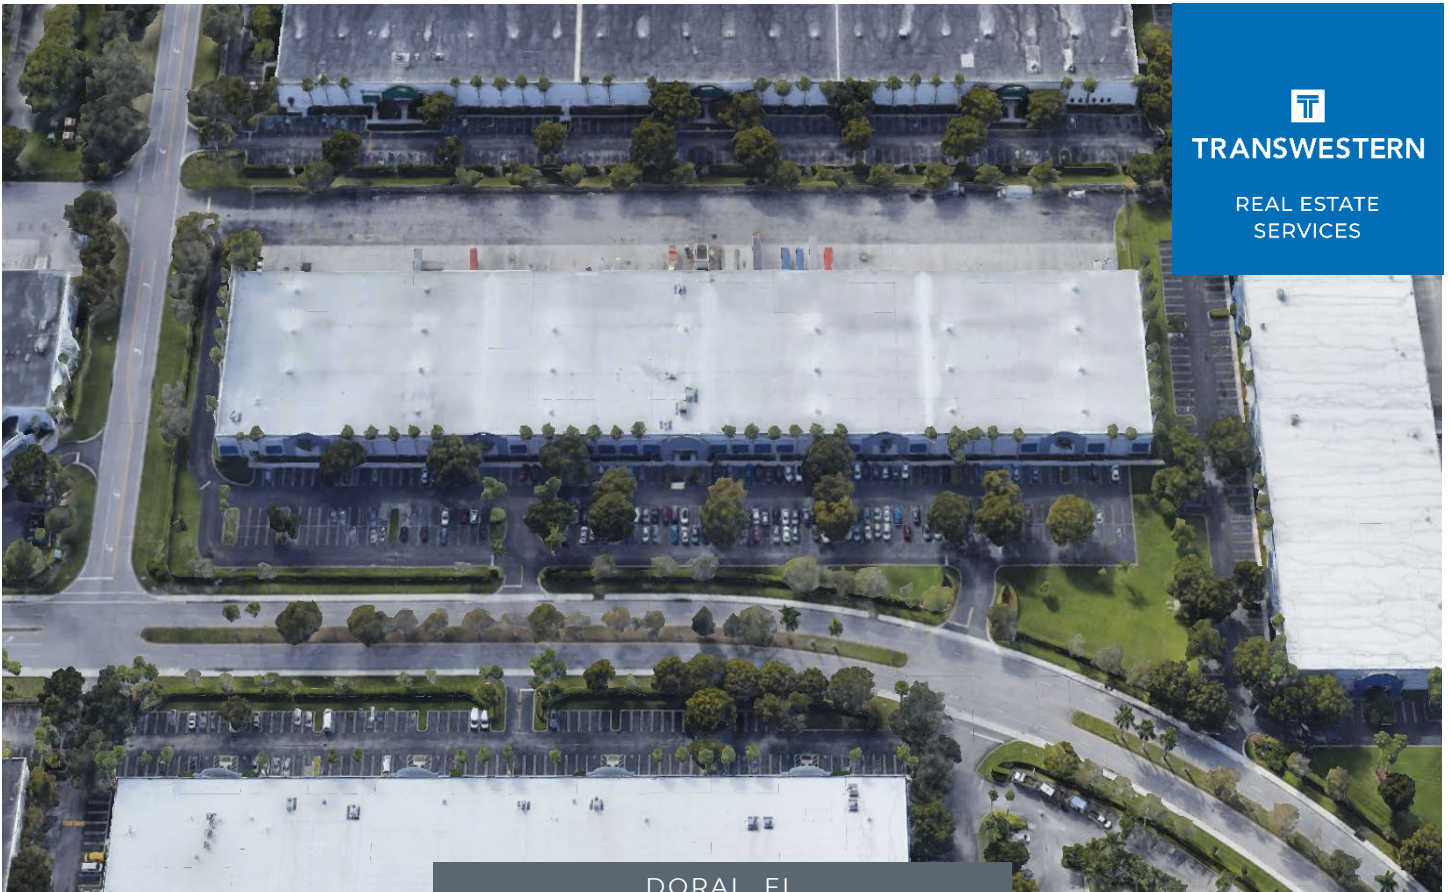

TRANSWESTERN

REAL ESTATE
SERVICES

DORAL, FL

CROWLEY/AEROPOST

Industrial Sub Landlord Representation

- Sublease
- Sub Landlord - Crowley
- Location - Doral
- Size - 106,000 SF
- Sub Tenant - Aeropost